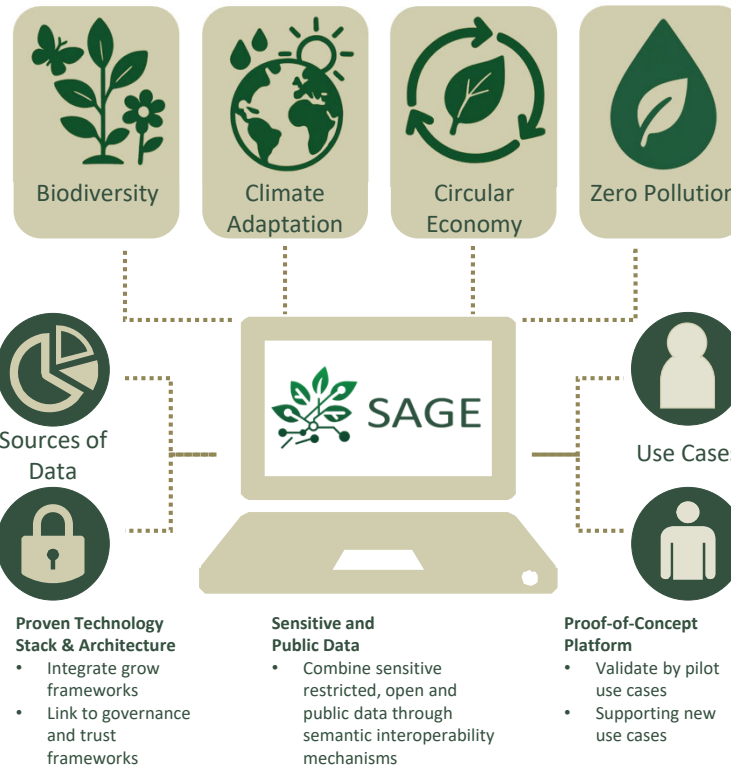

The screenshot shows a 'Theme colors' panel with a list of color categories and their corresponding swatches. The categories are: Text/Background - Dark 1, Text/Background - Light 1, Text/Background - Dark 2, Text/Background - Light 2, Accent 1 through 6, Hyperlink, and Followed Hyperlink. To the right is a 'Sample' area showing two panels: one with a dark background and one with a light background. Each panel contains a 'Text' label, a minus sign icon, a bar chart, and two 'Hyperlink' labels. The 'Name' field at the bottom is set to 'SAGE_Color_Palette_2026'.

Color Palette webpage

Font-Family:

- Two font families have been chosen and will be applied to the website design and print material: **Open Sans, Sans-Serif** font and **Calibri** font.
- **Open Sans, Sans-Serif** font will be used on bespoke print and digital material
- **Calibri** font will be used on Office based documentation such as .doc and .ppt files.
 - Weight: Light, Regular, Bold
 - Style: Normal or italic

SAGE (the Data Space for a Sustainable Green Europe) is a Digital Europe co-funded project that will develop a federated, secure, and interoperable data space to support the key pillars of the European Green Deal :