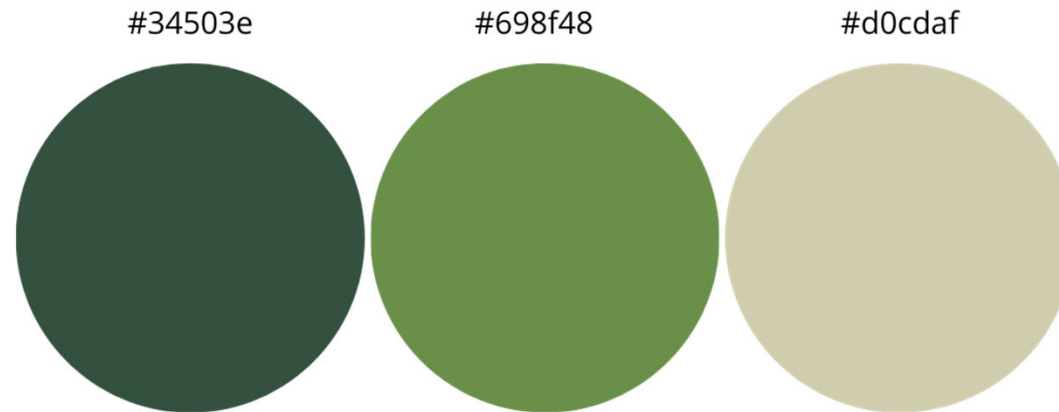

Color Palette webpage